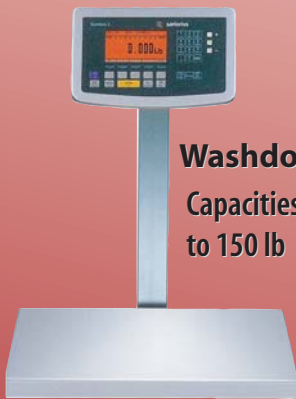

from RENTAL EQUIPMENT

THE SCALE PEOPLE, INC.

Online at: www.scalepeople.com

Counting Scales

High resolution counting scales
up to 100 lb capacity

Bench Scales with Digital Indicators

Capacities: 100, 250, 500,
and 1,000 lb

Sizes: 18" x 24" and
24" x 24"

Pallet Truck Scales

Capacity: 4,000 x 1 lb

Heavy-duty Crane Scales

Capacities from: 2,000 lb to
100,000 lb

Floor Scales

Capacities: 5,000 and 10,000 lb
Size: 48" x 48"

Force Measurement Devices

Force Gauges and Test Stands up to 200 lb capacity

Washdown Scales

Capacities from 10 lb
to 150 lb

Laboratory Balances

Capacities from 124 g x .1 mg
to 35 kg x .1g

THE SCALE PEOPLE, INC.

SUBSIDIARY OF S.P.I. LTD.