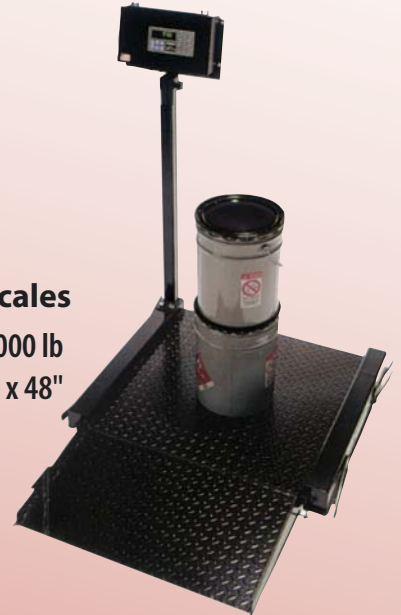

from RENTAL EQUIPMENT

THE SCALE PEOPLE, INC.

Online at: www.scalepeople.com

Counting Scales

High resolution counting scales
up to 100 lb capacity

Bench Scales with Digital Indicators

Capacities: 100, 250, 500,
and 1,000 lb

Sizes: 18" x 24" and
24" x 24"

Pallet Truck Scales

Capacity: 4,000 x 1 lb

Heavy-duty Crane Scales

Capacities from: 2,000 lb to
100,000 lb

Floor Scales

Capacities: 5,000 and 10,000 lb
Size: 48" x 48"

Force Measurement Devices

Force Gauges and Test Stands up to 200 lb capacity

Washdown Scales

Capacities from 10 lb
to 150 lb

Laboratory Balances

Capacities from 124 g x .1 mg
to 35 kg x .1g

THE SCALE PEOPLE, INC.

SUBSIDIARY OF S.P.I. LTD.